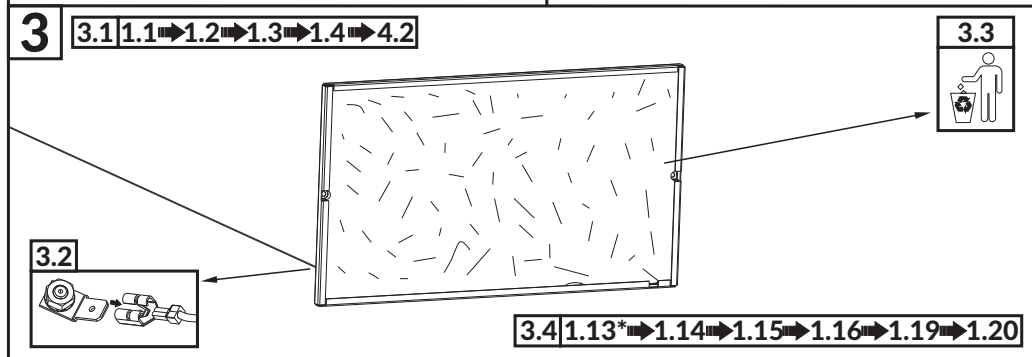

TM TECHNOLOGIE
emergency & evacuation lighting

TM.PRIMO E

IP 20 LED 3h

210 + 250 V AC
50 / 60 Hz
186 + 254 V DC

+10 + 35°C
-15 + 55°C
CBA

PRIMO E	14 LED 7x2 (14x1)	16 LED 8x2 (16x1)	20 LED 10x2 (20x1)	32 LED 16x2 (32x1)	42 LED 21x2 (42x1)
t	75°C				