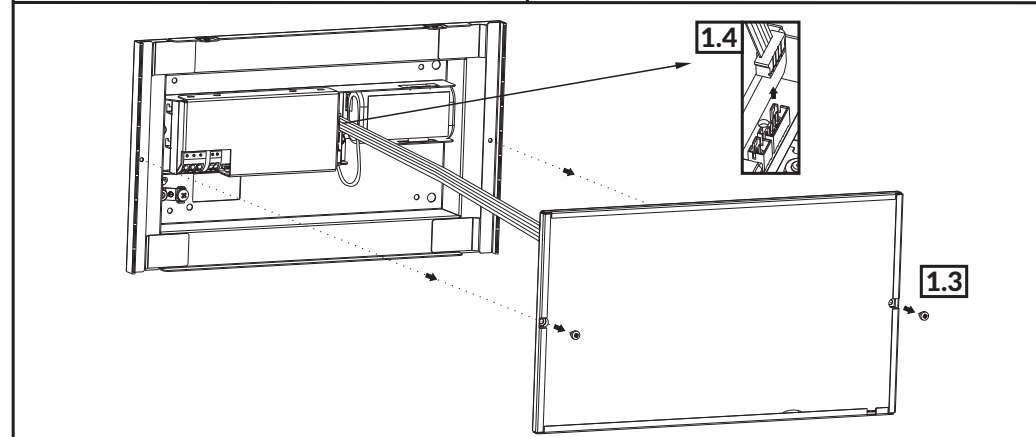

TM TECHNOLOGIE
emergency & evacuation lighting

TM.PRIMO E

IP 20 LED 3h

210 + 250 V AC
50 / 60 Hz
186 + 254 V DC

+10 + 35°C
-15 + 55°C
CBA

PRIMO E	14 LED 7x2 (14x1)	16 LED 8x2 (16x1)	20 LED 10x2 (20x1)	32 LED 16x2 (32x1)	42 LED 21x2 (42x1)
t	75°C				