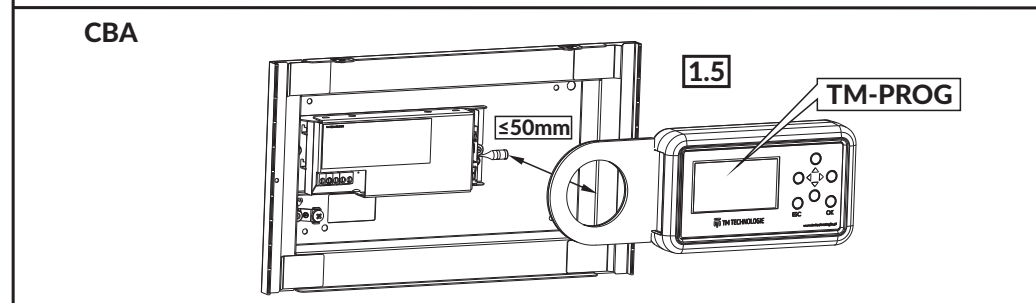

TM TECHNOLOGIE
emergency & evacuation lighting

TM.PRIMO E

IP 20 LED 3h

210 + 250 V AC
50 / 60 Hz
186 + 254 V DC

+10 + 35°C
-15 + 55°C
CBA

PRIMO E	14 LED 7x2 (14x1)	16 LED 8x2 (16x1)	20 LED 10x2 (20x1)	32 LED 16x2 (32x1)	42 LED 21x2 (42x1)
t	75°C				