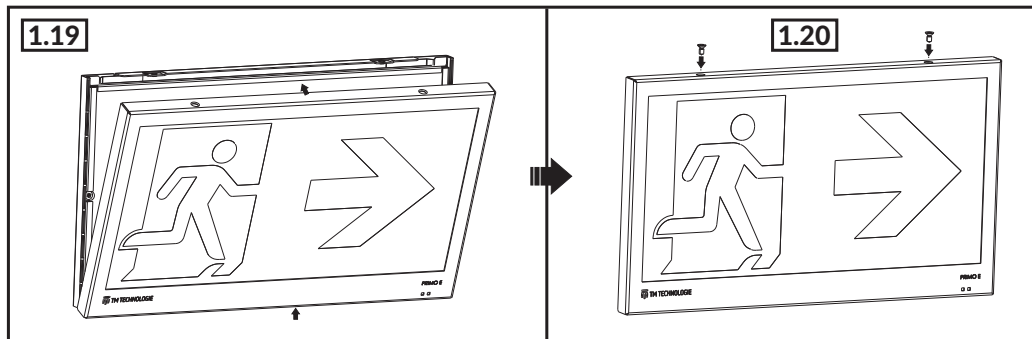

TM TECHNOLOGIE
emergency & evacuation lighting

TM.PRIMO E

IP 20 LED 3h

210 + 250 V AC
50 / 60 Hz
186 + 254 V DC

+10 + 35°C
-15 + 55°C
CBA

PRIMO E	14 LED 7x2 (14x1)	16 LED 8x2 (16x1)	20 LED 10x2 (20x1)	32 LED 16x2 (32x1)	42 LED 21x2 (42x1)
t	75°C				