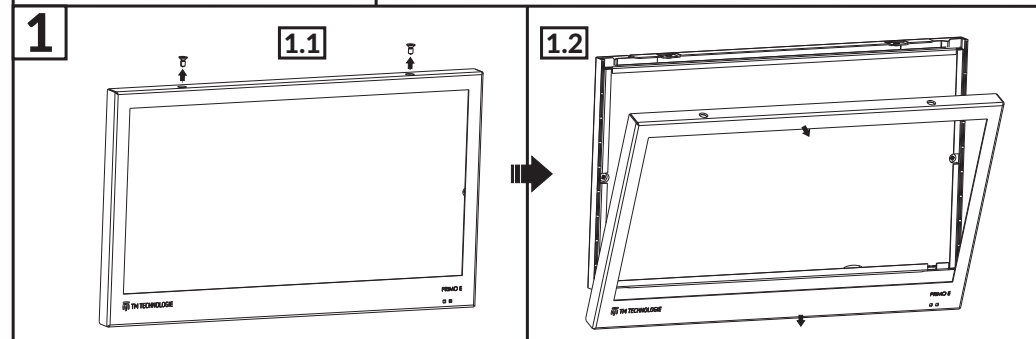

TM TECHNOLOGIE
emergency & evacuation lighting

TM.PRIMO E

IP 20 LED 3h

210 + 250 V AC
50 / 60 Hz
186 + 254 V DC

+10 + 35°C
-15 + 55°C
CBA

PRIMO E	14 LED 7x2 (14x1)	16 LED 8x2 (16x1)	20 LED 10x2 (20x1)	32 LED 16x2 (32x1)	42 LED 21x2 (42x1)
t	75°C				