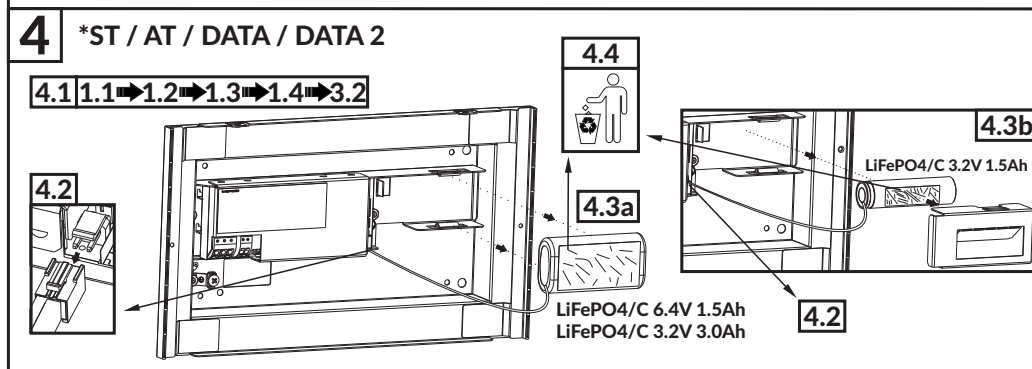

TM TECHNOLOGIE
emergency & evacuation lighting

TM.PRIMO E

IP 20 LED 3h

210 + 250 V AC
50 / 60 Hz
186 + 254 V DC

+10 + 35°C
-15 + 55°C
CBA

PRIMO E	14 LED 7x2 (14x1)	16 LED 8x2 (16x1)	20 LED 10x2 (20x1)	32 LED 16x2 (32x1)	42 LED 21x2 (42x1)
t	75°C				