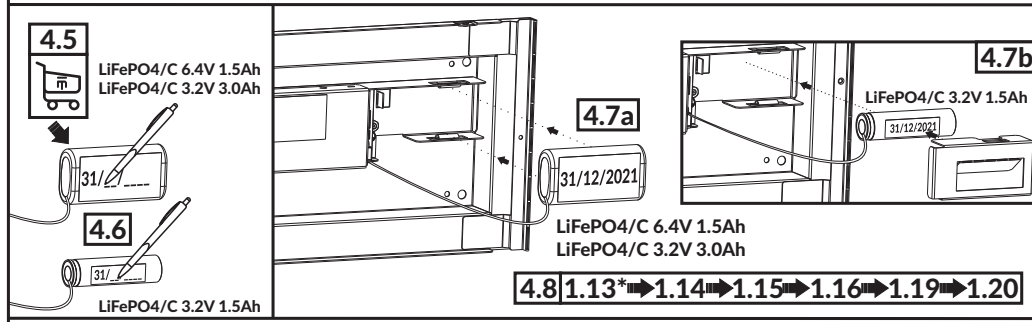

TM TECHNOLOGIE
emergency & evacuation lighting

TM.PRIMO E

IP 20 LED 3h

210 + 250 V AC
50 / 60 Hz
186 + 254 V DC

+10 + 35°C
-15 + 55°C
CBA

PRIMO E	14 LED 7x2 (14x1)	16 LED 8x2 (16x1)	20 LED 10x2 (20x1)	32 LED 16x2 (32x1)	42 LED 21x2 (42x1)
t	75°C				