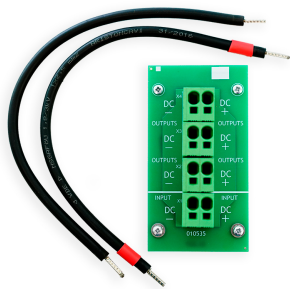

SET DC CB01 COMPATIBILE CON IL SISTEMA TM-CB M 4, 5, 6, 7 TM-MN.CB01MS

Clicca sull'icona selezionata per scaricare il file:

n.: 33A23

n.: 33A23

n.: 33A23

The set is used for expanding system with additional sub-distribution panels.

One set allows connecting three sub-distribution panels to the main cabinet.

CECHY

global.category **sistemi**
 Applicazione **batteria centrale**
 global.pcbProjectNumber **TM-CB M**

WYMIARY

Dimensioni nette **L x W x H** **144 mm x 63 mm x 57 mm**
 [±2 mm]