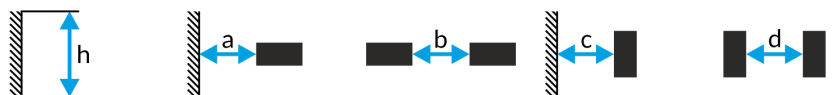

Producer	<b>TM Technologie</b>
Category	<b>emergency luminaires</b>
Family	<b>PRIMO TRL</b>
Colour/Colour - RAL	<b>white , RAL9003</b>
Version	<b>DALI</b>
Operating mode	<b>NM</b>
Duration time	<b>3 h</b>
Protection degree	<b>IP20</b>
Impact protection degree	<b>IK08</b>
Appliance classes	<b>I</b>
Material	<b>steel</b>
Colour structure	<b>painted</b>
Installation method*	<b>ceiling, surface</b>
Luminous flux emergency	<b>326 lm</b>
Nominal voltage AC	<b>210-250 V</b>
Nominal voltage DC	<b>- V</b>
Light source	<b>LED</b>
Maximum light power	<b>2.5 W</b>
LED lifetime	<b>50000 h</b>
Colour temperature	<b>5700 K</b>
Minimum temperature	<b>+ 0 °C</b>
Maximum temperature	<b>+ 35 °C</b>
Battery	<b>LiFePO4/C (LN) 6.4V 1.5-1.6Ah</b>
DALI type	<b>D</b>
Warranty (body, electronics, light source)	<b>60 months</b>
Net dimensions <b>L x W x H</b> [±2 mm]	<b>350 mm x 50 mm x 89 mm</b>