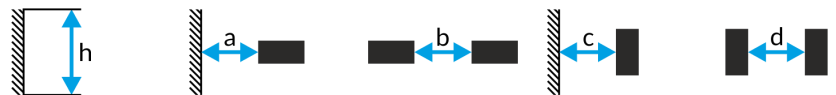

PRIMO TRL M1 180 NM AT W + ADAPTER TM-TL.M1ATN80SW

Click on the selected icon to download the file:

No: 3225

No: 3225

No: 3225

No: DIT_001

No: V1.3

Producer	TM Technologie
Family	PRIMO TRL
Colour/Colour - RAL	white , RAL9003
Version	autotest
Operating mode	NM
Duration time	3 h
Protection degree	IP20
Impact protection degree	IK08
Appliance classes	I
Material	steel
Installation method*	ceiling, surface
Luminous flux emergency	326 lm
Light source	LED
Maximum light power	2.5 W
Active power	1.6 W
Nominal voltage AC	210-250 V
Nominal voltage DC	- V
LED lifetime	50000 h
Colour temperature	5700 K
Minimum temperature	+ 0 °C
Maximum temperature	+ 35 °C
Battery	LiFePO4/C (LN) 3.2V 3.0-3.2Ah
Warranty (body, electronics, light source)	36 months
Net dimensions L x W x H [±2 mm]	350 mm x 50 mm x 89 mm

2,5	3,5	9	3,5	9
3	4,5	10	4,5	10
4	5	12,5	5	12,5
5	5,5	14,5	5,5	14,5
6	5	16,5	5	16,5
7	4,5	18	4,5	18
8	4,5	19	4,5	19
9	4	20	4	20
10	4	20	4	20

E_{min} ≥ 0,5 lx

* Some of mounting methods are possible only with additional accessory dedicated for that product.