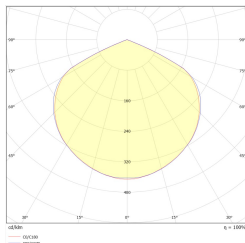

PRIMO TRL M1 180 NM AT W + ADAPTER TM-TL.M1ATN80SW

Click on the selected icon to download the file:

No: 3225

No: 3225

No: 3225

No: DIT_001

No: V1.3

Producer	TM Technologie
Family	PRIMO TRL
Colour/Colour - RAL	white , RAL9003
Version	autotest
Operating mode	NM
Duration time	3 h
Protection degree	IP20
Impact protection degree	IK08
Appliance classes	I
Material	steel
Installation method*	ceiling, surface
Luminous flux emergency	326 lm
Light source	LED
Maximum light power	2.5 W
Active power	1.6 W
Nominal voltage AC	210-250 V
Nominal voltage DC	- V
LED lifetime	50000 h
Colour temperature	5700 K
Minimum temperature	+ 0 °C
Maximum temperature	+ 35 °C
Battery	LiFePO4/C (LN) 3.2V 3.0-3.2Ah
Warranty (body, electronics, light source)	36 months
Net dimensions L x W x H [±2 mm]	350 mm x 50 mm x 89 mm

2,5	3,5	9	3,5	9
3	4,5	10	4,5	10
4	5	12,5	5	12,5
5	5,5	14,5	5,5	14,5
6	5	16,5	5	16,5
7	4,5	18	4,5	18
8	4,5	19	4,5	19
9	4	20	4	20
10	4	20	4	20

E_{min} ≥ 0,5 lx

* Some of mounting methods are possible only with additional accessory dedicated for that product.