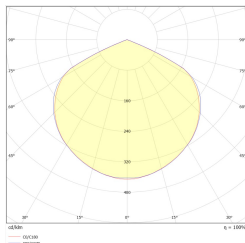

PRIMO TRL M1 180 NM AT B + ADAPTER TM-TL.M1ATN80SB

Click on the selected icon to download the file:

No: 3225

No: 3225

No: 3225

No: DIT_001

No: V1.3

Producer	TM Technologie
Family	PRIMO TRL
Colour/Colour - RAL	black , RAL9005
Version	autotest
Operating mode	NM
Duration time	3 h
Protection degree	IP20
Impact protection degree	IK08
Appliance classes	I
Material	steel
Installation method*	ceiling, surface
Luminous flux emergency	326 lm
Light source	LED
Maximum light power	2.5 W
Active power	1.6 W
Nominal voltage AC	210-250 V
Nominal voltage DC	- V
LED lifetime	50000 h
Colour temperature	5700 K
Minimum temperature	+ 0 °C
Maximum temperature	+ 35 °C
Battery	LiFePO4/C (LN) 3.2V 3.0-3.2Ah
Warranty (body, electronics, light source)	36 months
Net dimensions L x W x H [±2 mm]	350 mm x 50 mm x 89 mm

2,5	3,5	9	3,5	9
3	4,5	10	4,5	10
4	5	12,5	5	12,5
5	5,5	14,5	5,5	14,5
6	5	16,5	5	16,5
7	4,5	18	4,5	18
8	4,5	19	4,5	19
9	4	20	4	20
10	4	20	4	20

E_{min} ≥ 0,5 lx

* Some of mounting methods are possible only with additional accessory dedicated for that product.