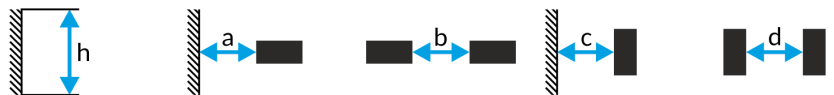

PRIMO TRL M1 180 NM AT B + ADAPTER TM-TL.M1ATN80SB

Click on the selected icon to download the file:

No: 3225

No: 3225

No: 3225

No: DIT_001

No: V1.3

Producer	TM Technologie
Family	PRIMO TRL
Colour/Colour - RAL	black , RAL9005
Version	autotest
Operating mode	NM
Duration time	3 h
Protection degree	IP20
Impact protection degree	IK08
Appliance classes	I
Material	steel
Installation method*	ceiling, surface
Luminous flux emergency	326 lm
Light source	LED
Maximum light power	2.5 W
Active power	1.6 W
Nominal voltage AC	210-250 V
Nominal voltage DC	- V
LED lifetime	50000 h
Colour temperature	5700 K
Minimum temperature	+ 0 °C
Maximum temperature	+ 35 °C
Battery	LiFePO4/C (LN) 3.2V 3.0-3.2Ah
Warranty (body, electronics, light source)	36 months
Net dimensions L x W x H [±2 mm]	350 mm x 50 mm x 89 mm

2,5	3,5	9	3,5	9
3	4,5	10	4,5	10
4	5	12,5	5	12,5
5	5,5	14,5	5,5	14,5
6	5	16,5	5	16,5
7	4,5	18	4,5	18
8	4,5	19	4,5	19
9	4	20	4	20
10	4	20	4	20

E_{min} ≥ 0,5 lx

* Some of mounting methods are possible only with additional accessory dedicated for that product.