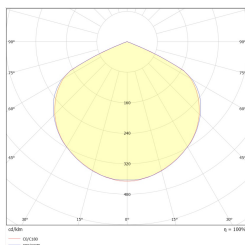

PRIMO TRL M1 180 NM AT W TM-TL.M1ATN800W

Click on the selected icon to download the file:

No: 3225

No: 3225

No: 3225

No: DIT_001

No: V1.3

Producer	TM Technologie
Family	PRIMO TRL
Colour/Colour - RAL	white , RAL9003
Version	autotest
Operating mode	NM
Duration time	3 h
Protection degree	IP20
Impact protection degree	IK08
Appliance classes	I
Material	steel
Installation method*	ceiling, surface
Luminous flux emergency	326 lm
Light source	LED
Maximum light power	2.5 W
Active power	1.6 W
Nominal voltage AC	210-250 V
Nominal voltage DC	- V
LED lifetime	50000 h
Colour temperature	5700 K
Minimum temperature	+ 0 °C
Maximum temperature	+ 35 °C
Battery	LiFePO4/C (LN) 3.2V 3.0-3.2Ah
Warranty (body, electronics, light source)	36 months
Net dimensions L x W x H [±2 mm]	350 mm x 50 mm x 89 mm

2,5	3,5	9	3,5	9
3	4,5	10	4,5	10
4	5	12,5	5	12,5
5	5,5	14,5	5,5	14,5
6	5	16,5	5	16,5
7	4,5	18	4,5	18
8	4,5	19	4,5	19
9	4	20	4	20
10	4	20	4	20

Emin ≥ 0,5 lx

* Some of mounting methods are possible only with additional accessory dedicated for that product.