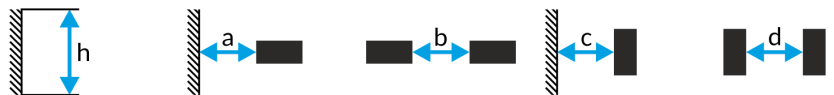

PRIMO TRL M1 180 NM AT W TM-TL.M1ATN800W

Click on the selected icon to download the file:

No: 3225

No: 3225

No: 3225

No: DIT_001

No: V1.3

Producer	TM Technologie
Family	PRIMO TRL
Colour/Colour - RAL	white , RAL9003
Version	autotest
Operating mode	NM
Duration time	3 h
Protection degree	IP20
Impact protection degree	IK08
Appliance classes	I
Material	steel
Installation method*	ceiling, surface
Luminous flux emergency	326 lm
Light source	LED
Maximum light power	2.5 W
Active power	1.6 W
Nominal voltage AC	210-250 V
Nominal voltage DC	- V
LED lifetime	50000 h
Colour temperature	5700 K
Minimum temperature	+ 0 °C
Maximum temperature	+ 35 °C
Battery	LiFePO4/C (LN) 3.2V 3.0-3.2Ah
Warranty (body, electronics, light source)	36 months
Net dimensions L x W x H [±2 mm]	350 mm x 50 mm x 89 mm

2,5	3,5	9	3,5	9
3	4,5	10	4,5	10
4	5	12,5	5	12,5
5	5,5	14,5	5,5	14,5
6	5	16,5	5	16,5
7	4,5	18	4,5	18
8	4,5	19	4,5	19
9	4	20	4	20
10	4	20	4	20

Emin ≥ 0,5 lx

* Some of mounting methods are possible only with additional accessory dedicated for that product.