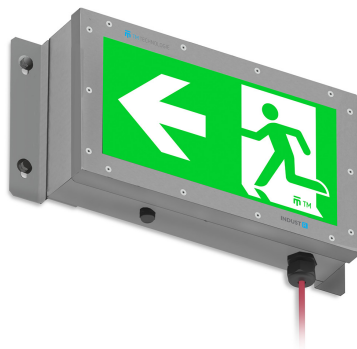

Producer	TM Technologie
Category	emergency luminaires
Application	evacuation route direction, tunnel lighting
Family	INDUST R
Colour structure	raw
Version	CB - central battery
Operating mode	CB
Protection degree	IP66, IP69
Impact protection degree	IK08
Appliance classes	I
Material	stainless steel
Installation method*	surface, wall
Adapted to use a pictogram	yes
Pictogram dimensions	315, 6X174, 6 mm
Evacuation sign dimensions	300x150 mm
Pictogram type	foil
Luminous flux	>200 cd/m²
Visibility	30 m
Colour temperature	5700 K
Nominal voltage AC	220-240 V
Nominal voltage DC	186-254 V
Light source	LED
Maximum light power	0.8 W
LED lifetime	50000 h
Minimum temperature	-25 °C
Maximum temperature	+45 °C
Warranty (body, electronics, light source)	60 months
Net dimensions L x W x H [±2 mm]	429 mm x 90 mm x 234 mm

* Some of mounting methods are possible only with additional accessory dedicated for that product.