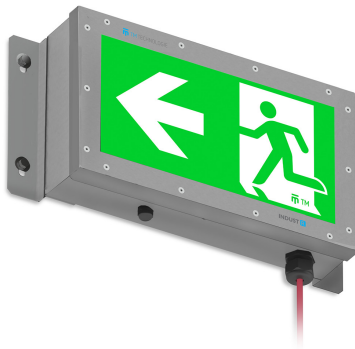

## TM-RP.00CB0100H

Click on the selected icon to download the file:

No: 2625

No: 4956/2023  
Valid until:  
10.05.2028

No: 2625

No: 2625

No: V1.0

Producer	<b>TM TECHNOLOGIE</b>
Category	<b>emergency luminaires</b>
Application	<b>evacuation route direction, tunnel lighting</b>
Family	<b>INDUST R</b>
Colour structure	<b>raw</b>
Version	<b>CB - central battery</b>
Operating mode	<b>CB</b>
Protection degree	<b>IP66, IP69</b>
Impact protection degree	<b>IK08</b>
Appliance classes	<b>I</b>
Material	<b>stainless steel</b>
Installation method*	<b>surface, wall</b>
Adapted to use a pictogram	<b>yes</b>
Pictogram dimensions	<b>315, 6X174, 6 mm</b>
Evacuation sign dimensions	<b>300x150 mm</b>
Pictogram type	<b>foil</b>
Luminous flux	<b>&gt;200 cd/m<sup>2</sup></b>
Visibility	<b>30 m</b>
Colour temperature	<b>5700 K</b>
Nominal voltage AC	<b>220-240 V</b>
Nominal voltage DC	<b>186-254 V</b>
Light source	<b>LED</b>
Maximum light power	<b>0.8 W</b>
LED lifetime	<b>50000 h</b>
Minimum temperature	<b>-25 °C</b>
Maximum temperature	<b>+45 °C</b>
Warranty (body, electronics, light source)	<b>60 months</b>
Net dimensions <b>L x W x H</b> [±2 mm]	<b>429 mm x 90 mm x 234 mm</b>

\* Some of mounting methods are possible only with additional accessory dedicated for that product.