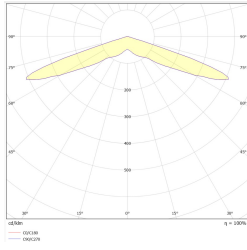

3	6	13	-	-
3,5	6,5	15,5	-	-
4,5	5	17	-	-
5,5	3	15	-	-
5,5	3	13	-	-
7,5	4	12	-	-
E_{min} ≥ 0,5 lx