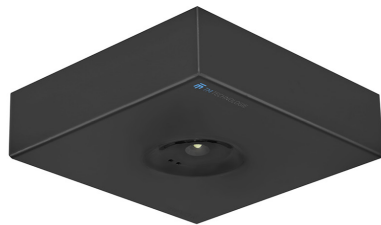

PRIMO R M1 60 NM DATA2 B

TM-PR.M1BDN600B

Click on the selected icon to download the file:

No: 0825

No: 4601/2022
Valid until:
21.03.2027

No: 88-128842

No:
B_BK_60112_0430_2024
Valid until:
24.01.2030

No: 0825

No: DC-UAE-0206
Valid until:
21.03.2027

No: 0825

No: V1

No: V1.7

Producer	TM Technologie
Application	anti-panic lighting
Family	PRIMO R
Colour/Colour - RAL	black , RAL9005
Version	DATA2
Operating mode	NM
Duration time	1 h
Protection degree	IP20
Impact protection degree	IK05
Appliance classes	I
Material	steel
Installation method*	surface, ceiling
Luminous flux emergency	333 lm
Light source	LED
Maximum light power	2.5 W
Active power	1.2 W
Nominal voltage AC	210-250 V
LED lifetime	50000 h
Colour temperature	5700 K
Minimum temperature	+10 °C
Maximum temperature	+35 °C
Battery	LiFePO4/C (LN) 3.2V 1.5-1.6Ah
Warranty (body, electronics, light source)	60 months
Net dimensions L x W x H [±2 mm]	136 mm x 36 mm x 131 mm