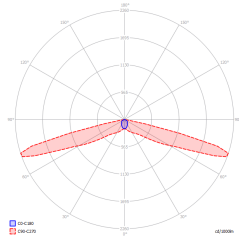

2,5	9	20	-	-
3	10	23	-	-
4	11,5	28	-	-
5	9,5	31	-	-
6	5	30	-	-
7	4	28	-	-
8	4	21	-	-
9	3	16	-	-
10	3,5	13	-	-

$E_{min} \geq 1 \text{ lx}$