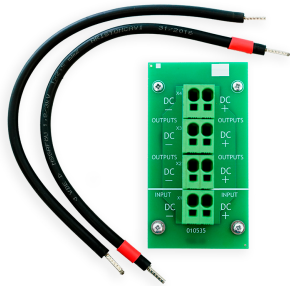

DC CB01 SET COMPATIBLE WITH TM-CB M 4, 5, 6, 7 SYSTEM TM-MN.CB01MS

Click on the selected icon to download the file:

No: 33A23

No: 33A23

No: 33A23

The set is used for expanding system with additional sub-distribution panels.

One set allows connecting three sub-distribution panels to the main cabinet.

ATTRIBUTES

Category	systems
Application	central battery
Compatible with	TM-CB M

DIMENSIONS

Net dimensions **L x W x H** [± 2 mm] **144 mm x 63 mm x 57 mm**