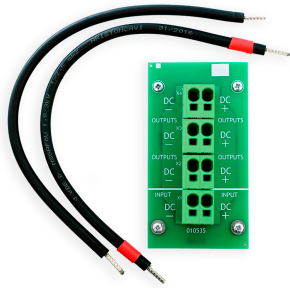

# DC CB01 SET COMPATIBLE WITH TM-CB M 4, 5, 6, 7 SYSTEM TM-MN.CB01MS

Click on the selected icon to download the file:

No: 33A23

No: 33A23

No: 33A23

The set is used for expanding system with additional sub-distribution panels.

One set allows connecting three sub-distribution panels to the main cabinet.

## ATTRIBUTES

|                 |                        |
|-----------------|------------------------|
| Category        | <b>systems</b>         |
| Application     | <b>central battery</b> |
| Compatible with | <b>TM-CB M</b>         |