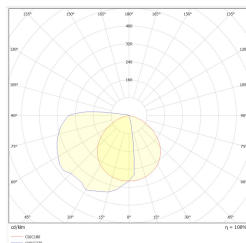

Warranty (body, electronics, light source) **60 months**
 Net dimensions **L x W x H** [±2 mm] **206 mm x 134 mm x 167 mm**

* Some of mounting methods are possible only with additional accessory dedicated for that product.