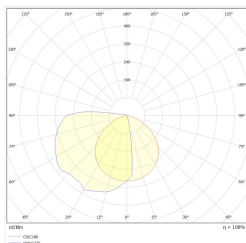

Producer	TM Technologie
Application	anti-panic lighting
Family	INDUST J
Colour/Colour - RAL	black , RAL9005
Version	CBM - Central addressable modulation battery
Operating mode	CB
Protection degree	IP66, IP69
Impact protection degree	IK08
Appliance classes	I
Material	steel
Installation method*	wall
Luminous flux emergency	540* lm
Light source	LED
Maximum light power	5.8 W
Active power	* W
Nominal voltage AC	210-250 V
Nominal voltage DC	186-254 V
LED lifetime	50000 h
Colour temperature	5700
Minimum temperature	-15 °C
Maximum temperature	+55 °C
Battery	-
Warranty (body, electronics, light source)	60 months
Net dimensions L x W x H [±2 mm]	206 mm x 134 mm x 167 mm