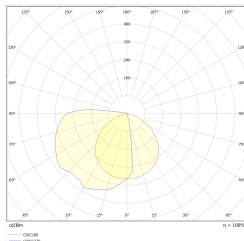

Warranty (body, electronics, light source) **60 months**
 Net dimensions **L x W x H** [±2 mm] **206 mm x 134 mm x 167 mm**

* Some of mounting methods are possible only with additional accessory dedicated for that product.