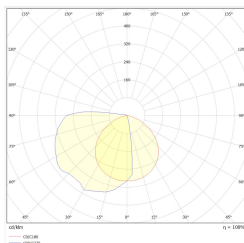

Producer	TM Technologie
Application	anti-panic lighting
Family	INDUST J
Colour/Colour - RAL	black , RAL9005
Version	CBM - Central addressable modulation battery
Operating mode	CB
Protection degree	IP66, IP69
Impact protection degree	IK08
Appliance classes	I
Material	steel
Installation method*	wall
Luminous flux emergency	350* lm
Light source	LED
Maximum light power	3 W
Active power	4.4 W
Nominal voltage AC	210-250 V
Nominal voltage DC	186-254 V
LED lifetime	50000 h
Colour temperature	5700
Minimum temperature	-15 °C
Maximum temperature	+55 °C
Battery	-
Warranty (body, electronics, light source)	60 months
Net dimensions L x W x H [±2 mm]	206 mm x 134 mm x 167 mm