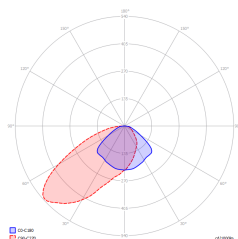

Producer	TM Technologie
Application	escape route lighting
Family	ITECH
Colour/Colour - RAL	white , RAL9003
Version	standard
Operating mode	NM
Duration time	1 h
Protection degree	IP65
Impact protection degree	IK06
Appliance classes	II
Material	plastic
Installation method*	surface, flush-mounted, suspended, ceiling, at an angle
Luminous flux emergency	358 lm
Light source	LED
Maximum light power	2 W
Active power	1.2 W
Nominal voltage AC	210-250 V
LED lifetime	50000 h
Colour temperature	5700 K
Minimum temperature	+ 0 °C
Maximum temperature	+40 °C
Battery	LiFePO4/C (LN) 3.2V 1.5-1.6Ah
Warranty (body, electronics, light source)	24 months
Net dimensions H x Ø [±2 mm]	74 mm x 171 mm