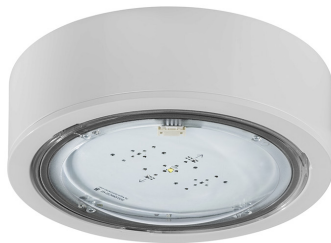

ITECH M1 60 NM AT G TM-IT.M1ATN660G

Click on the selected icon to download the file:

No: 0925

No: 4570/2022
Valid until:
10.04.2027

No: 88-137960

No:
B_BK_60112_0422_2024
Valid until:
24.01.2030

No: 0925

No: 0925

No: V1

No: V2.12

Producer	TM Technologie
Application	anti-panic lighting
Family	ITECH
Colour/Colour - RAL	grey , RAL7035
Version	autotest
Operating mode	NM
Duration time	1 h
Protection degree	IP65
Impact protection degree	IK06
Appliance classes	II
Material	plastic
Installation method*	surface, flush-mounted, suspended, ceiling, at an angle
Luminous flux emergency	389 lm
Light source	LED
Maximum light power	2 W
Active power	1.2 W
Nominal voltage AC	210-250 V
LED lifetime	50000 h
Colour temperature	5700 K
Minimum temperature	+ 0 °C
Maximum temperature	+40 °C
Battery	LiFePO4/C (LN) 3.2V 1.5-1.6Ah
Warranty (body, electronics, light source)	36 months
Net dimensions H x Ø [±2 mm]	74 mm x 171 mm