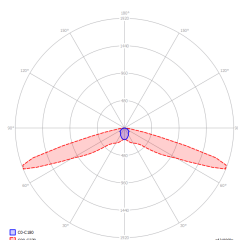

No: V1

No: V2.12

Producer	<b>TM Technologie</b>
Application	<b>escape route lighting</b>
Family	<b>ITECH</b>
Colour/Colour - RAL	<b>black , RAL9005</b>
Version	<b>DATA2</b>
Operating mode	<b>M</b>
Duration time	<b>3 h</b>
Protection degree	<b>IP65</b>
Impact protection degree	<b>IK06</b>
Appliance classes	<b>II</b>
Material	<b>plastic</b>
Installation method*	<b>surface, flush-mounted, suspended, ceiling, at an angle</b>
Luminous flux emergency	<b>478 lm</b>
Light source	<b>LED</b>
Maximum light power	<b>4.5 W</b>
Active power	<b>6 W</b>
Nominal voltage AC	<b>210-250 V</b>
Nominal voltage DC	<b>- V</b>
LED lifetime	<b>50000 h</b>
Colour temperature	<b>5700 K</b>
Minimum temperature	<b>+ 0 °C</b>
Maximum temperature	<b>+40 °C</b>
Battery	<b>LiFePO4/C (LN) 6.4V 3.0-3.2Ah</b>
Warranty (body, electronics, light source)	<b>60 months</b>
Net dimensions <b>H x Ø</b> [±2 mm]	<b>74 mm x 171 mm</b>