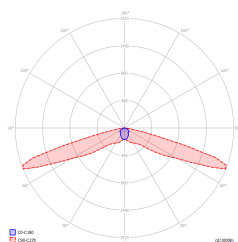

No: 0925

No: DIT_001

No: V2.12

Producer	TM Technologie
Application	escape route lighting
Family	ITECH
Colour/Colour - RAL	black , RAL9005
Version	DATA2
Operating mode	M
Duration time	3 h
Protection degree	IP65
Impact protection degree	IK06
Appliance classes	II
Material	plastic
Installation method*	surface, flush-mounted, suspended, ceiling, at an angle
Luminous flux emergency	478 lm
Light source	LED
Maximum light power	4.5 W
Active power	6 W
Nominal voltage AC	210-250 V
Nominal voltage DC	- V
LED lifetime	50000 h
Colour temperature	5700 K
Minimum temperature	+ 0 °C
Maximum temperature	+40 °C
Battery	LiFePO4/C (LN) 6.4V 3.0-3.2Ah
Warranty (body, electronics, light source)	60 months
Net dimensions H x Ø [±2 mm]	74 mm x 171 mm