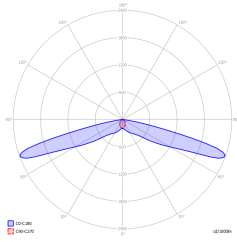

3	8	18	-	-	
3,5	9,5	21,5	-	-	
4,5	10,5	26	-	-	
5,5	10,5	29	-	-	
6,5	5	30	-	-	
7,5	4,5	20	-	-	
E_{min} ≥ 1 lx