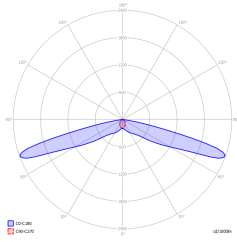

3	8	18	-	-
3,5	9,5	21,5	-	-
4,5	10,5	26	-	-
5,5	10,5	29	-	-
6,5	5	30	-	-
7,5	4,5	20	-	-
E_{min} ≥ 1 lx