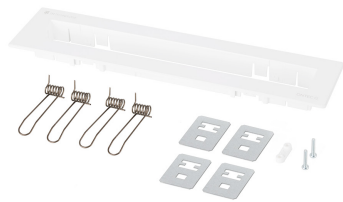

ONTEC G30 RECESSED MOUNTING KIT OG3000 WHITE TM-AKC.OG3000W

Click on the selected icon to download the file:

BRACKET | ONTEC G30

- » designed for recess mounting in a ceiling or wall
- » the kit includes a fascia panel and all elements required for installation

Producer **TM TECHNOLOGIE**
 Category **accessories**
 Colour/Colour - RAL **white , RAL9003**
 Compatible with **ONTEC G 30**

Mounting hole dimensions **325 mm x 50 mm**
 Net dimensions **L x W x H** [± 2 mm] **342 mm x 70 mm x 22 mm**