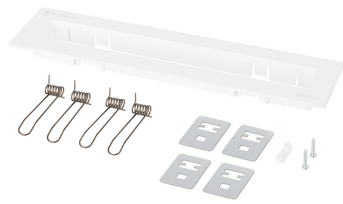

# ONTEC G30 RECESSED MOUNTING KIT OG3000 WHITE TM-AKC.OG3000W

Click on the selected icon to download the file:

## BRACKET | ONTEC G30

- » designed for recess mounting in a ceiling or wall
- » the kit includes a fascia panel and all elements required for installation

Producer **TM Technologie**  
 Category **accessories**  
 Colour/Colour - RAL **white , RAL9003**  
 Compatible with **ONTEC G 30**

Mounting hole dimensions **325 mm x 50 mm**  
 Net dimensions **L x W x H** [ $\pm 2$  mm] **342 mm x 70 mm x 22 mm**