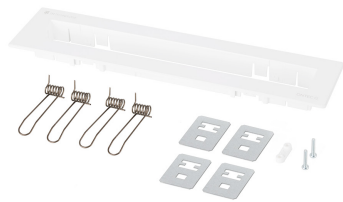

ONTEC G30 RECESSED MOUNTING KIT OG3000 WHITE TM-AKC.OG3000W

Click on the selected icon to download the file:

BRACKET | ONTEC G30

- » designed for recess mounting in a ceiling or wall
- » the kit includes a fascia panel and all elements required for installation

Producer **TM Technologie**
 Category **accessories**
 Colour/Colour - RAL **white , RAL9003**
 Compatible with **ONTEC G 30**

Mounting hole dimensions **325 mm x 50 mm**
 Net dimensions **L x W x H** [± 2 mm] **342 mm x 70 mm x 22 mm**