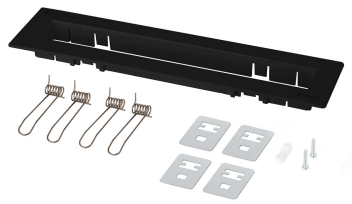

## ONTEC G30 RECESSED MOUNTING KIT OG3000 BLACK TM-AKC.OG3000B

Click on the selected icon to download the file:

### BRACKET | ONTEC G30

- » designed for recess mounting in a ceiling or wall
- » the kit includes a fascia panel and all elements required for installation

Producer **TM TECHNOLOGIE**  
 Category **accessories**  
 Colour/Colour - RAL **black , RAL9005**  
 Compatible with **ONTEC G 30**

Net dimensions **L x W x H** [ $\pm 2$  mm] **342 mm x 70 mm x 22 mm**