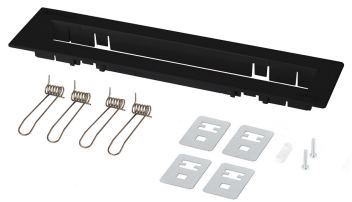

ONTEC G30 RECESSED MOUNTING KIT OG3000 BLACK TM-AKC.OG3000B

Click on the selected icon to download the file:

BRACKET | ONTEC G30

- » designed for recess mounting in a ceiling or wall
- » the kit includes a fascia panel and all elements required for installation

Producer **TM Technologie**
 Category **accessories**
 Colour/Colour - RAL **black , RAL9005**
 Compatible with **ONTEC G 30**

Net dimensions **L x W x H** [± 2 mm] **342 mm x 70 mm x 22 mm**