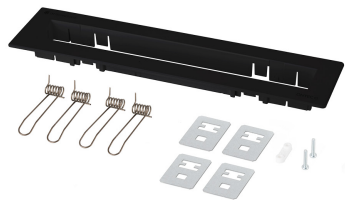

# ONTEC G30 RECESSED MOUNTING KIT OG3000 BLACK TM-AKC.OG3000B

Click on the selected icon to download the file:

## BRACKET | ONTEC G30

- » designed for recess mounting in a ceiling or wall
- » the kit includes a fascia panel and all elements required for installation

Producer **TM Technologie**  
 Category **accessories**  
 Colour/Colour - RAL **black , RAL9005**  
 Compatible with **ONTEC G 30**

Net dimensions **L x W x H** [ $\pm 2$  mm] **342 mm x 70 mm x 22 mm**