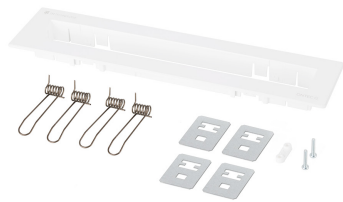

# ONTEC G RECESSED MOUNTING KIT OG00 WHITE TM-AKC.OG00W

Click on the selected icon to download the file:

## BRACKET | ONTEC G

- » designed for recess mounting in a ceiling or wall
- » the kit includes a fascia panel and all elements required for installation

Producer **TM Technologie**  
 Category **accessories**  
 Colour/Colour - RAL **white , RAL9003**  
 Compatible with **ONTEC G**

Net dimensions **L x W x H** [ $\pm 2$  mm] **293 mm x 71 mm x 22 mm**